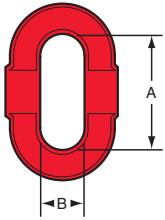

Crosby Trawlex® Swivel TXSW

Model	Stock No.	Chain Dia. (mm)	Dimensions (mm)					Weight (kg)
			R	W	D	B	S	
TXSW13	2781797	13	127	94	41	51	22	1.93
TXSW16	2781804	16	162	111	51	60	29	3.29

Crosby Trawlex® Double Nibbed Link TXDR

Model	Stock No.	Chain Dia. (mm)	Dimensions (mm)		Weight (kg)
			A (pitch)	B (width)	
TXDR13	2781813	13	108	54	.89
TXDR16	2781822	16	127	63	1.6

Crosby Trawlex® Recessed Link TXRL

Model	Stock No.	Chain Dia. (mm)	Dimensions (mm)					Weight (kg)
			R	W	D	B	S	
TXRL13	2781831	13	125	117	63	84	22	1.6
TXRL16	2781840	16	156	156	89	108	27	2.72

Note: 19-22mm sizes available upon request.

Crosby Trawlex® Kelly's Eye TXKE

Model	Stock No.	Chain Dia. (mm)	Dimensions (mm)			Weight (kg)
			R	D	S	
TXKE16	2781859	16	187	95	28	4.42

Note: 19-22mm sizes available upon request.

Crosby Trawlex® 'G' Hook TXG

Model	Stock No.	Chain Dia. (mm)	Dimensions (mm)			Weight (kg)
			R	T	W	
TXG13	2781868	13	82	16	106	1.51
TXG16	2781877	16	100	20	114	2.38

Note: 19-22mm sizes available upon request.