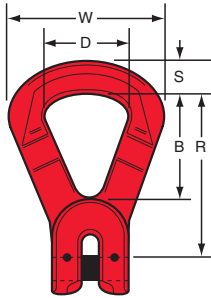

Crosby Trawlex® Swivel TXSW

Model	Stock No.	Chain Dia. (mm)	Dimensions (mm)					Weight (kg)
			R	W	D	B	S	
TXSW13	2781797	13	127	94	41	51	22	1.93
TXSW16	2781804	16	162	111	51	60	29	3.29

Crosby Trawlex® Double Nibbed Link TXDR

Model	Stock No.	Chain Dia. (mm)	Dimensions (mm)		Weight (kg)
			A (pitch)	B (width)	
TXDR13	2781813	13	108	54	.89
TXDR16	2781822	16	127	63	1.6

Crosby Trawlex® Recessed Link TXRL

Model	Stock No.	Chain Dia. (mm)	Dimensions (mm)					Weight (kg)
			R	W	D	B	S	
TXRL13	2781831	13	125	117	63	84	22	1.6
TXRL16	2781840	16	156	156	89	108	27	2.72

Note: 19-22mm sizes available upon request.

Crosby Trawlex® Kelly's Eye TXKE

Model	Stock No.	Chain Dia. (mm)	Dimensions (mm)			Weight (kg)
			R	D	S	
TXKE16	2781859	16	187	95	28	4.42

Note: 19-22mm sizes available upon request.

Crosby Trawlex® 'G' Hook TXG

Model	Stock No.	Chain Dia. (mm)	Dimensions (mm)			Weight (kg)
			R	T	W	
TXG13	2781868	13	82	16	106	1.51
TXG16	2781877	16	100	20	114	2.38

Note: 19-22mm sizes available upon request.