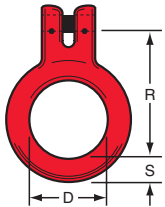

Crosby Trawlex® Swivel TXSW

Model	Stock No.	Chain Dia. (mm)	Dimensions (mm)					Weight (kg)
			R	W	D	B	S	
TXSW13	2781797	13	127	94	41	51	22	1.93
TXSW16	2781804	16	162	111	51	60	29	3.29

Crosby Trawlex® Double Nibbed Link TXDR

Model	Stock No.	Chain Dia. (mm)	Dimensions (mm)		Weight (kg)
			A (pitch)	B (width)	
TXDR13	2781813	13	108	54	.89
TXDR16	2781822	16	127	63	1.6

Crosby Trawlex® Recessed Link TXRL

Model	Stock No.	Chain Dia. (mm)	Dimensions (mm)					Weight (kg)
			R	W	D	B	S	
TXRL13	2781831	13	125	117	63	84	22	1.6
TXRL16	2781840	16	156	156	89	108	27	2.72

Note: 19-22mm sizes available upon request.

Crosby Trawlex® Kelly's Eye TXKE

Model	Stock No.	Chain Dia. (mm)	Dimensions (mm)			Weight (kg)
			R	D	S	
TXKE16	2781859	16	187	95	28	4.42

Note: 19-22mm sizes available upon request.

Crosby Trawlex® 'G' Hook TXG

Model	Stock No.	Chain Dia. (mm)	Dimensions (mm)			Weight (kg)
			R	T	W	
TXG13	2781868	13	82	16	106	1.51
TXG16	2781877	16	100	20	114	2.38

Note: 19-22mm sizes available upon request.