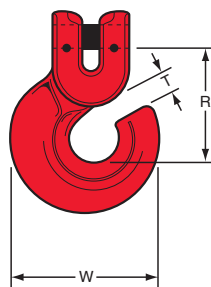

Crosby Trawlex® Swivel TXSW

Model	Stock No.	Chain Dia. (mm)	Dimensions (mm)					Weight (kg)
			R	W	D	B	S	
TXSW13	2781797	13	127	94	41	51	22	1.93
TXSW16	2781804	16	162	111	51	60	29	3.29

Crosby Trawlex® Double Nibbed Link TXDR

Model	Stock No.	Chain Dia. (mm)	Dimensions (mm)		Weight (kg)
			A (pitch)	B (width)	
TXDR13	2781813	13	108	54	.89
TXDR16	2781822	16	127	63	1.6

Crosby Trawlex® Recessed Link TXRL

Model	Stock No.	Chain Dia. (mm)	Dimensions (mm)					Weight (kg)
			R	W	D	B	S	
TXRL13	2781831	13	125	117	63	84	22	1.6
TXRL16	2781840	16	156	156	89	108	27	2.72

Note: 19-22mm sizes available upon request.

Crosby Trawlex® Kelly's Eye TXKE

Model	Stock No.	Chain Dia. (mm)	Dimensions (mm)			Weight (kg)
			R	D	S	
TXKE16	2781859	16	187	95	28	4.42

Note: 19-22mm sizes available upon request.

Crosby Trawlex® 'G' Hook TXG

Model	Stock No.	Chain Dia. (mm)	Dimensions (mm)			Weight (kg)
			R	T	W	
TXG13	2781868	13	82	16	106	1.51
TXG16	2781877	16	100	20	114	2.38

Note: 19-22mm sizes available upon request.