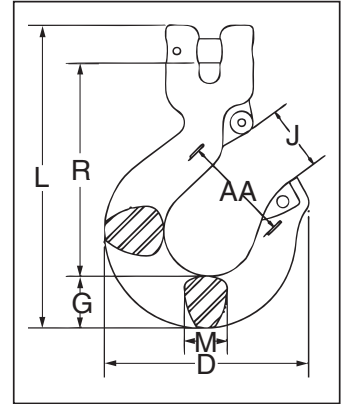

Crosby® Grade 100 Clevis Sling Hooks

L-1339
Clevis Sling Hook

- Forged Alloy Steel - Quenched and Tempered.
- Individually Proof Tested to 2-1/2 times the Working Load Limit with certification
- Each hook has a Product Identification Code (PIC) for material traceability, along with the size and the name Crosby.
- Hoist hooks incorporate two types of strategically placed markings forged into the product which address two (2) **QUIC-CHECK®** features: Deformation Indicators and Angle Indicators.
- Low profile hook tip
- New integrated latch (S-4320/S-4339) meets the world standard for lifting.
 - Heavy duty stamped latch interlocks with the hook tip.
 - High cycle, long life spring.
 - When secured with the proper cotter pin through the hole in the tip of hook, meets the intent of OSHA Rule 1926.1431(g) and 1926.1501(g) for personnel lifting.
- Suitable for use with Grade 100 and Grade 80 chain.
- Fatigue rated at 1-1/2 times the Working Load Limit at 20,000 cycles.
- "Look for the Platinum Color - Crosby Grade 100 Alloy Products."

* Ultimate Load is 4 times the Working Load Limit.

** 7/8 in (22-23 mm) size does not have cam, latch attaches to unique pin.

Chain & Accessories